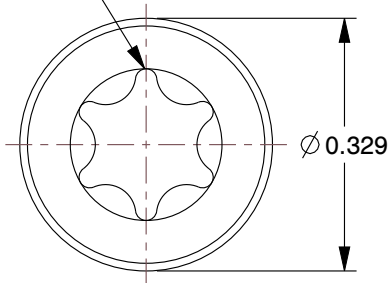

T25  
DRIVE SIZE

<b>COMPONENT</b>		Deck Screw	
<b>G302518613</b>		<b>UNIT</b>	
		INCH	
Deck Screw, #9 x 1-1/4 in, Steel, Flat Head, Torx Drive, 894 PK		<b>SHEET</b>	
		1 of 1	

Zoro Tools, Inc.  
500 W Madison St, Chicago, IL 60661, USA  
Ph: (855) 289-9676