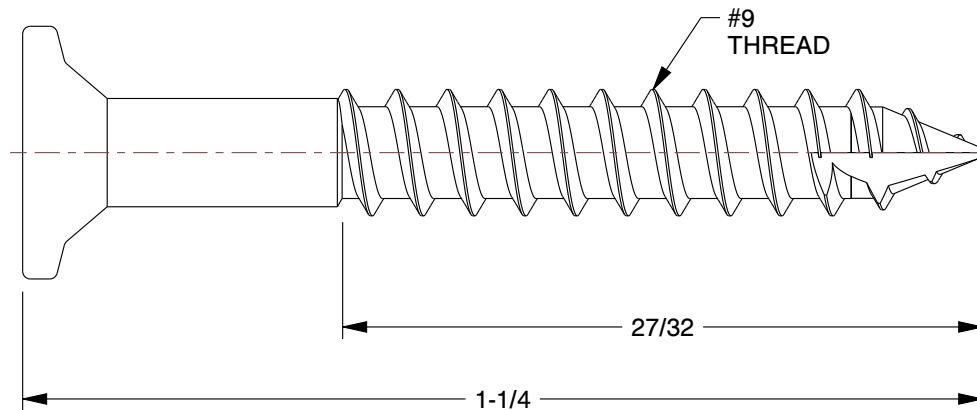

T25  
DRIVE SIZE

<b>COMPONENT</b>		Deck Screw	
<b>G302518613</b>		<b>UNIT</b>	
		INCH	
Deck Screw, #9 x 1-1/4 in, Steel, Flat Head, Torx Drive, 894 PK		<b>SHEET</b>	
		1 of 1	

Zoro Tools, Inc.  
500 W Madison St, Chicago, IL 60661, USA  
Ph: (855) 289-9676